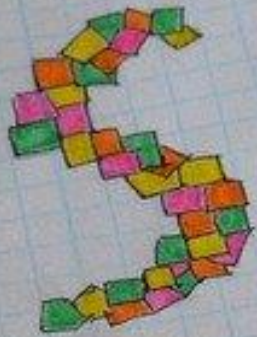

# *Maandkalenders schooljaar 2024-2025*

*Algemene maandkalender*

**Meester Warre**  
*www.meesterwarre.be*

**@meesterwarre**

**Meester Warre**

Back to

september

<i>Maandag</i>	<i>Dinsdag</i>	<i>Woensdag</i>	<i>Donderdag</i>	<i>Vrijdag</i>	<i>Zaterdag</i>	<i>Zondag</i>
						1
2 Eerste schooldag	3	4	5	6	7	8
9	10	11	12	13	14	15
16	17	18	19	20	21 herfst	22
23	24	25	26	27	28	29
30						

A close-up photograph of a Christmas tree branch. The tree is covered in dense, dark green needles. A large, white, spherical ornament with a subtle vertical ribbed texture is the central focus. To its right, a smaller, vibrant blue spherical ornament is visible. The background is filled with numerous warm white lights, creating a bokeh effect of soft, glowing circles. The overall color palette is a mix of deep greens, whites, and blues, with a warm, cozy atmosphere.

A heart shape is formed by approximately 30 lit tealight candles arranged on a dark red, textured surface. The candles are lit, casting a warm, yellow glow. The word "februari" is written in a white, cursive font in the center of the heart.